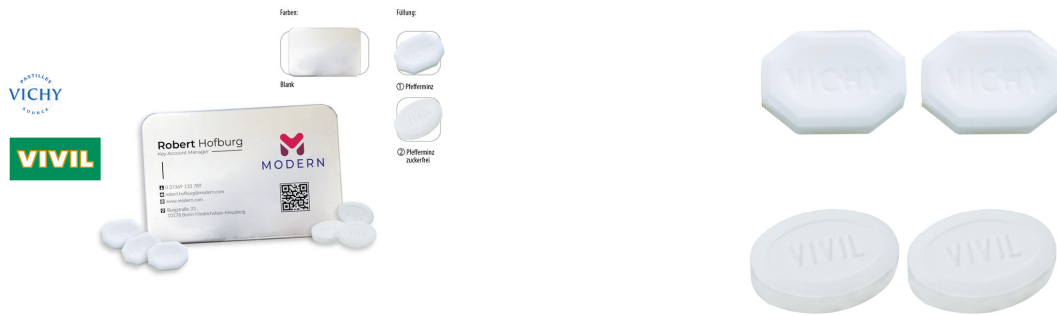

Visitbox, steel 27 g

Product details

Content	27 g
Filling	Pastille de Vichy (Tin)
Flavour	Peppermint
Dimensions	95 x 65 x 6 mm
Packaging unit	60 pieces
Shelf Life	24 months when stored appropriately
delivery time	approx. 20 working days after print approval
article number	9720800

Ingredients

Ingredients: Sugar, extracts of Vichy water (0.3%), natural peppermint flavouring with other natural flavourings.

Excessive consumption may produce laxative effects.

Nutritional information (per 100g)